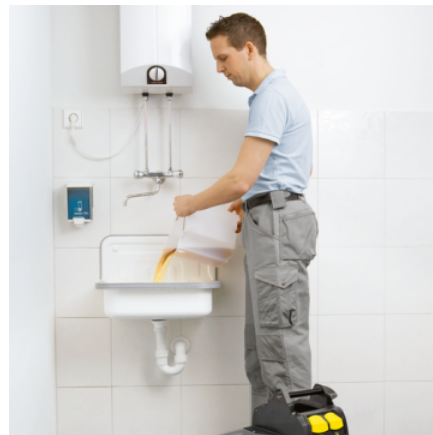

PUZZI 8/1 C

The spray extraction machine can be used for upholstery cleaning or for removing stains on carpets.

Order no.

1.100-227.0

- Foldable cable hook
- Convenient foot switch
- On-board storage for hand nozzle

Equipment

Power cable	m	7.5
Upholstery nozzle		■
Spray suction hose	m	2.5
Removable 2-in-1 container		■

■ included in delivery.

Lightweight

- Weighing only 9.8 kilograms, this machine is around 35 percent lighter than comparable machines.
- Easily transported, even over obstacles and stairs.
- Integrated carrying handle for transport with one hand.

Compact design

- The Puzzi 8/1 C is ideal for cleaning upholstery and vehicle interiors.
- Compact, space-saving design.
- Long-lasting, robust and thus very economical machine.

Removable, smart 2-in-1 container